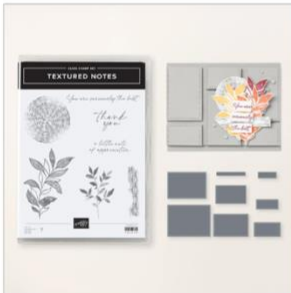

TEXTURED NOTES BUNDLE

165556 | $64.00 $48.50

10% **DISCOUNTED SAVINGS**

Cling

Textured Notes Stamp Set +

Textured Notes Dies